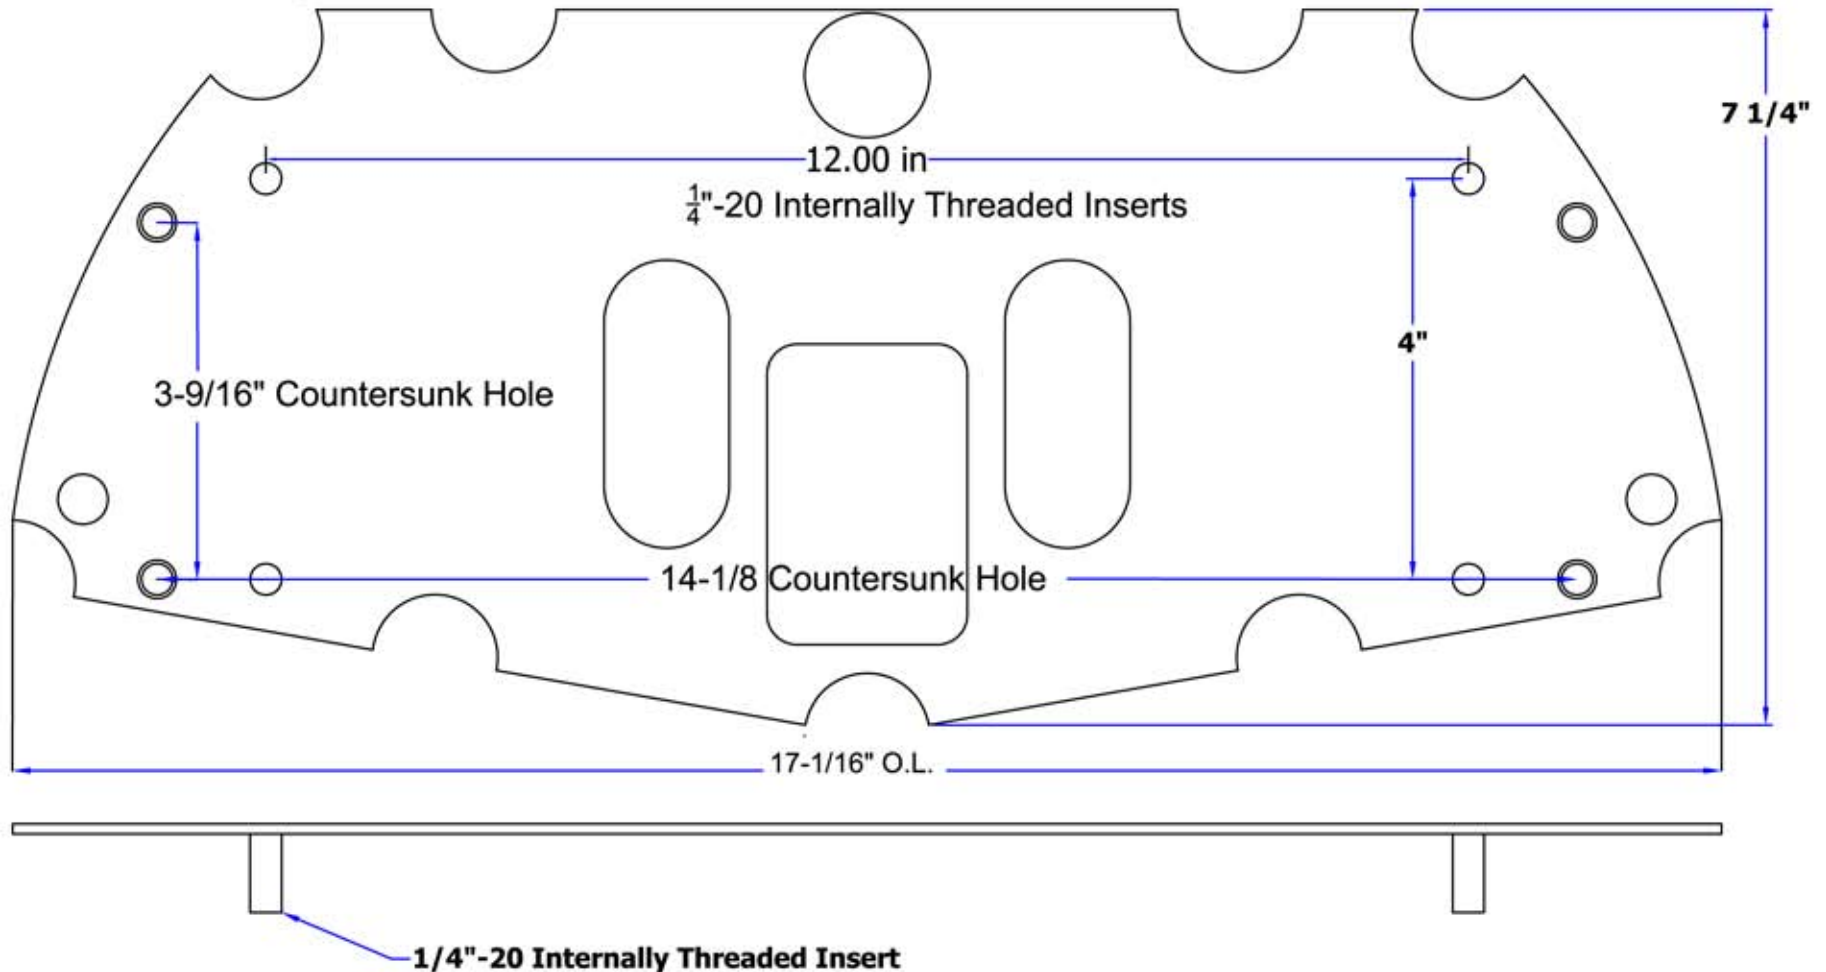

**#1501 Standard TV Mounting Plate w/ four 1/4"-20 Internally Threaded Inserts.**

**Mounts to Standard LG LCD.**

**Material: 13 Gauge Hot Rolled Steel, Pickled & Oiled**

**Finish: Dull Black Powder Coat**

**Overall Dimension: 17 1/16" x 7 1/4"**

**Mounting Hardware Included: 4 pcs. 1/4-20 Security Lock Bolts, 4 pcs. 1-1/4" Fender Washer & 4 pcs. M5 x 5/8" Flat Head Bolt.**

**Designed for use with LG Models:**

**37LC5DC/S and 37LC50C**

**32LC5DC/S and 32LC50C**

**32LX4DC/S**

**32LX5DC/S**

Item Number/Description

**#1501 Standard TV Mounting Plate**

**j.g.edelen**  
company, inc.

Date